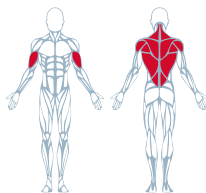

**KEISER STRENGTH**

UPPER BODY MACHINES

**SEATED ROWS IN STRICT FORM**

### V FOR VICTORY

Featuring two hand-grip positions to maximize the work on the muscles of the upper, middle, and sides of your back, it is this machine that contributes to the V-shape we admire in the human body. While this is a bilateral machine [both arms work together], it does offer variety for someone on a budget.